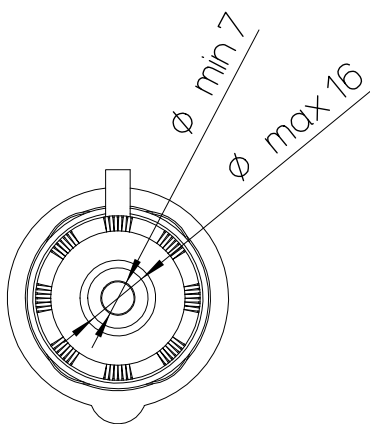

Diritti riservati All rights reserved

dimensions in mm
Date 22/05/17
Sign. C. Mainini

PE 1634 SV
hoods, plugs, 3 poles + PE, 16A

Scale
1:2