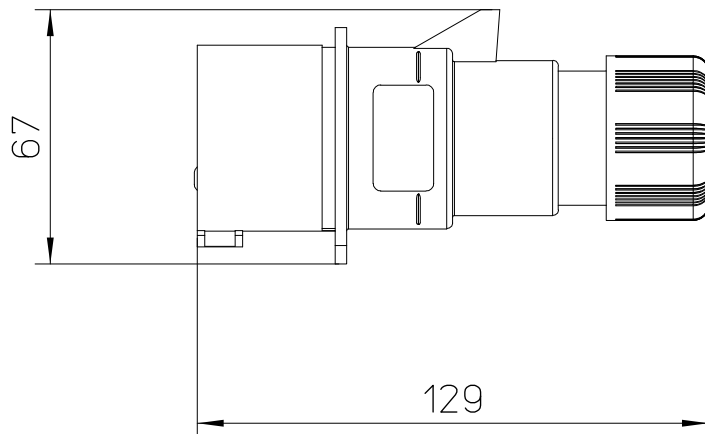

Diritti riservati All rights reserved

dimensions in mm
Date 22/05/17
Sign. C. Mainini

PE 1634 SV
hoods, plugs, 3 poles + PE, 16A

Scale
1:2