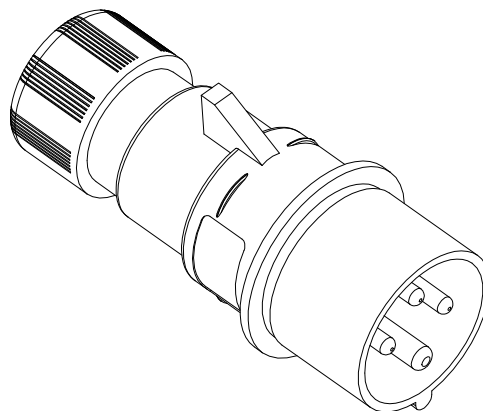

Diritti riservati All rights reserved

dimensions in mm
Date 22/05/17
Sign. C. Mainini

PE 1634 SV
hoods, plugs, 3 poles + PE, 16A

Scale
1:2